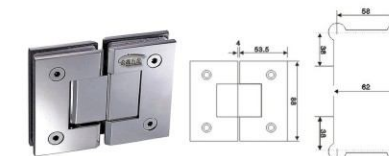

Model: YK-2014

材料:304、316不锈钢
门厚:8-12mm
承重:45kg
颜色:拉丝、抛光

MATERIAL:304、316 Stainless Steel
DOOR THICKNESS:8mm to 12mm
DOOR WEIGHT:45kgs maximum
FINISH: Satin Stainless Steel(SSS)
Polished Stainless Steel(PSS)