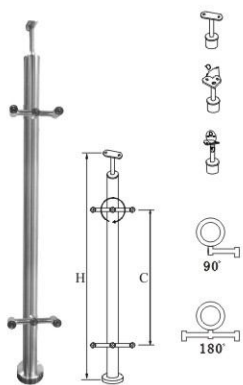

TOP TEN HOT SALES: NO 1

ROUND POST WITH GLASS CLAMP

Code No.	YK-9101A	YK-9101B
Ø (mm)	42.4X1.5	48.3X1.5
C (mm)	460/540	460/540
H (mm)	870/950	870/950

TOPTEN HOT SALES: NO 2

SQUARE POST WITH GLASS CLAMP

Code No.	YK-9119A	YK-9119B
Ø (mm)	40X40X1.5	50X50X1.5
C (mm)	460/540	460/540
H (mm)	870/950	870/950

TOP TEN HOT SALES: NO 3

ROUND POST WITH GLASS ARM

Code No.	YK-9128A	YK-9128B
Ø (mm)	42.4X1.5	48.3X1.5
C (mm)	460/540	460/540
H (mm)	870/950	870/950

TOP TEN HOT SALES: NO 4

SQUARE POST WITH GLASS ARM

Code No.	YK-9129A	YK-9129B
Ø (mm)	40X40X1.5	50X50X1.5
C (mm)	460/540	460/540
H (mm)	870/950	870/950

TOP TEN HOT SALES: NO 5

ROUND POST WITH ROD HOLDER

Code No.	YK-9110A	YK-9110B
Ø (mm)	42.4X1.5	48.3X1.5
C (mm)	150/165	150/165
H (mm)	870/950	870/950

TOPTEN HOT SALES: NO 6

SQUARE POST WITH BAR HOLDER

Code No.	YK-9120A	YK-9120B
Ø (mm)	40X40X1.5	50X50X1.5
C (mm)	150/165	150/165
H (mm)	870/950	870/950

TOP TEN HOT SALES: NO 7

FLATBAR POST WITH BAR HOLDER

Code No.	YK-9088A	YK-9088B
Ø (mm)	40X10	50X10
C (mm)	150/165	150/165
H (mm)	1070/1150	1070/1150

TOP TEN HOT SALES: NO 8

STEEL BAR POST FOR ROF AND GLASS