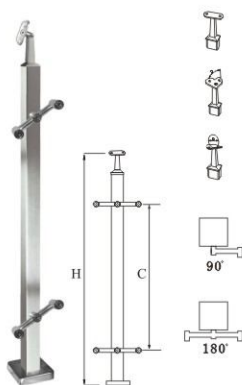

TOP TEN HOT SALES: NO 1

ROUND POST WITH GLASS CLAMP

Code No.	YK-9101A	YK-9101B
Ø (mm)	42.4X1.5	48.3X1.5
C (mm)	460/540	460/540
H (mm)	870/950	870/950

TOPTEN HOT SALES: NO 2

SQUARE POST WITH GLASS CLAMP

Code No.	YK-9119A	YK-9119B
Ø (mm)	40X40X1.5	50X50X1.5
C (mm)	460/540	460/540
H (mm)	870/950	870/950

TOP TEN HOT SALES: NO 3

ROUND POST WITH GLASS ARM

Code No.	YK-9128A	YK-9128B
Ø (mm)	42.4X1.5	48.3X1.5
C (mm)	460/540	460/540
H (mm)	870/950	870/950

TOP TEN HOT SALES: NO 4

SQUARE POST WITH GLASS ARM

Code No.	YK-9129A	YK-9129B
Ø (mm)	40X40X1.5	50X50X1.5
C (mm)	460/540	460/540
H (mm)	870/950	870/950

TOP TEN HOT SALES: NO 5

ROUND POST WITH ROD HOLDER

Code No.	YK-9110A	YK-9110B
Ø (mm)	42.4X1.5	48.3X1.5
C (mm)	150/165	150/165
H (mm)	870/950	870/950

TOPTEN HOT SALES: NO 6

SQUARE POST WITH BAR HOLDER

Code No.	YK-9120A	YK-9120B
Ø (mm)	40X40X1.5	50X50X1.5
C (mm)	150/165	150/165
H (mm)	870/950	870/950

TOP TEN HOT SALES: NO 7

FLATBAR POST WITH BAR HOLDER

Code No.	YK-9088A	YK-9088B
Ø (mm)	40X10	50X10
C (mm)	150/165	150/165
H (mm)	1070/1150	1070/1150

TOP TEN HOT SALES: NO 8

STEEL BAR POST FOR ROF AND GLASS