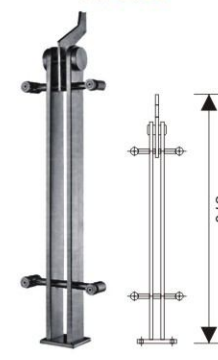

TOP TEN HOT SALES: NO 1

ROUND POST WITH GLASS CLAMP

Code No.	YK-9101A	YK-9101B
Ø (mm)	42.4X1.5	48.3X1.5
C (mm)	460/540	460/540
H (mm)	870/950	870/950

TOPTEN HOT SALES: NO 2

SQUARE POST WITH GLASS CLAMP

Code No.	YK-9119A	YK-9119B
Ø (mm)	40X40X1.5	50X50X1.5
C (mm)	460/540	460/540
H (mm)	870/950	870/950

TOP TEN HOT SALES: NO 3

ROUND POST WITH GLASS ARM

Code No.	YK-9128A	YK-9128B
Ø (mm)	42.4X1.5	48.3X1.5
C (mm)	460/540	460/540
H (mm)	870/950	870/950

TOP TEN HOT SALES: NO 4

SQUARE POST WITH GLASS ARM

Code No.	YK-9129A	YK-9129B
Ø (mm)	40X40X1.5	50X50X1.5
C (mm)	460/540	460/540
H (mm)	870/950	870/950

TOP TEN HOT SALES: NO 5

ROUND POST WITH ROD HOLDER

Code No.	YK-9110A	YK-9110B
Ø (mm)	42.4X1.5	48.3X1.5
C (mm)	150/165	150/165
H (mm)	870/950	870/950

TOPTEN HOT SALES: NO 6

SQUARE POST WITH BAR HOLDER

Code No.	YK-9120A	YK-9120B
Ø (mm)	40X40X1.5	50X50X1.5
C (mm)	150/165	150/165
H (mm)	870/950	870/950

TOP TEN HOT SALES: NO 7

FLATBAR POST WITH BAR HOLDER

Code No.	YK-9088A	YK-9088B
Ø (mm)	40X10	50X10
C (mm)	150/165	150/165
H (mm)	1070/1150	1070/1150

TOP TEN HOT SALES: NO 8

STEEL BAR POST FOR ROF AND GLASS

Code No.	YK-9015	YK-9016
Ø (mm)	5.0/6.0	5.0/6.0
C (mm)	145/160	145/160
H (mm)	870/950	870/950

TOP TEN HOT SALES: NO 9

ROUND POST WITH ROD HOLDER

Code No.	YK-9124A	YK-9124B
Ø (mm)	42.4X1.5	48.3X1.5
C (mm)	150/165	150/165
H (mm)	870/950	870/950

TOP TEN HOT SALES: NO 10

SQUARE POST WITH BAR HOLDER

Code No.	YK-9125A	YK-9125B
Ø (mm)	42.4X1.5	48.3X1.5
C (mm)	150/165	150/165
H (mm)	870/950	870/950

YK-9036

YK-9036A

YK-9059

YK-9153

YK-9154

YK-9155

YK-9164

YK-9165

YK-9166

YK-9037

YK-9038

YK-9039

YK-9061

YK-9062

YK-9060

YK-9057

YK-9058

YK-9002

YK-9156

YK-9157