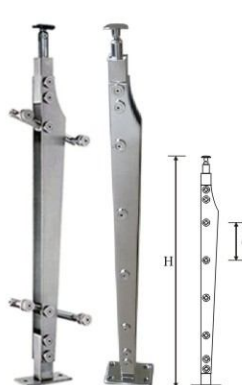

TOP TEN HOT SALES: NO 5

ROUND POST WITH ROD HOLDER

Code No.	YK-9110A	YK-9110B
Ø (mm)	42.4X1.5	48.3X1.5
C (mm)	150/165	150/165
H (mm)	870/950	870/950

TOPTEN HOT SALES: NO 6

SQUARE POST WITH BAR HOLDER

Code No.	YK-9120A	YK-9120B
Ø (mm)	40X40X1.5	50X50X1.5
C (mm)	150/165	150/165
H (mm)	870/950	870/950

TOP TEN HOT SALES: NO 7

FLATBAR POST WITH BAR HOLDER

Code No.	YK-9088A	YK-9088B
Ø (mm)	40X10	50X10
C (mm)	150/165	150/165
H (mm)	1070/1150	1070/1150

TOP TEN HOT SALES: NO 8

STEEL BAR POST FOR ROF AND GLASS