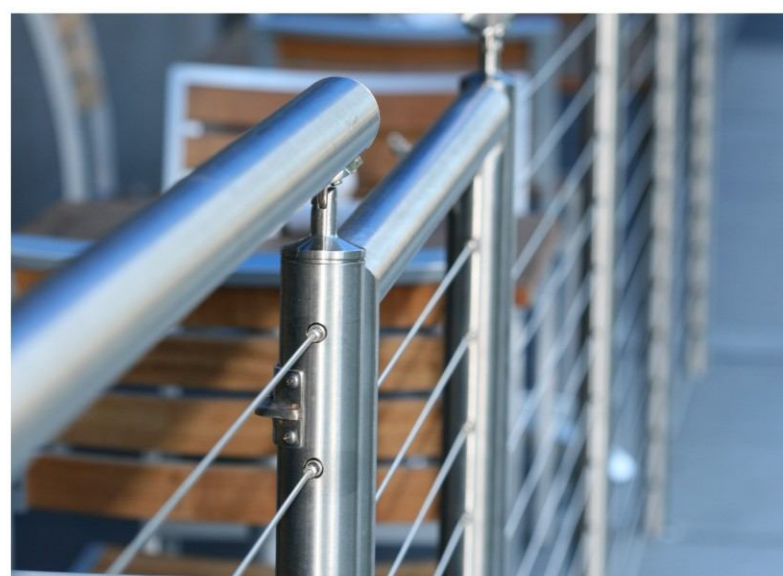

TOPTEN HOT SALES: NO 2

SQUARE POST WITH GLASS CLAMP

Code No.	YK-9119A	YK-9119B
Ø (mm)	40X40X1.5	50X50X1.5
C (mm)	460/540	460/540
H (mm)	870/950	870/950

TOP TEN HOT SALES: NO 3

ROUND POST WITH GLASS ARM

Code No.	YK-9128A	YK-9128B
Ø (mm)	42.4X1.5	48.3X1.5
C (mm)	460/540	460/540
H (mm)	870/950	870/950

TOP TEN HOT SALES: NO 4

SQUARE POST WITH GLASS ARM

Code No.	YK-9129A	YK-9129B
Ø (mm)	40X40X1.5	50X50X1.5
C (mm)	460/540	460/540
H (mm)	870/950	870/950

TOP TEN HOT SALES: NO 5

ROUND POST WITH ROD HOLDER

Code No.	YK-9110A	YK-9110B
Ø (mm)	42.4X1.5	48.3X1.5
C (mm)	150/165	150/165
H (mm)	870/950	870/950

TOPTEN HOT SALES: NO 6

SQUARE POST WITH BAR HOLDER

Code No.	YK-9120A	YK-9120B
Ø (mm)	40X40X1.5	50X50X1.5
C (mm)	150/165	150/165
H (mm)	870/950	870/950

TOP TEN HOT SALES: NO 7

FLATBAR POST WITH BAR HOLDER

Code No.	YK-9088A	YK-9088B
Ø (mm)	40X10	50X10
C (mm)	150/165	150/165
H (mm)	1070/1150	1070/1150

TOP TEN HOT SALES: NO 8

STEEL BAR POST FOR ROF AND GLASS

Code No.	YK-9015	YK-9016
Ø (mm)	5.0/6.0	5.0/6.0
C (mm)	145/160	145/160
H (mm)	870/950	870/950

TOP TEN HOT SALES: NO 9

ROUND POST WITH ROD HOLDER

Code No.	YK-9124A	YK-9124B
Ø (mm)	42.4X1.5	48.3X1.5
C (mm)	150/165	150/165
H (mm)	870/950	870/950

TOP TEN HOT SALES: NO 10

SQUARE POST WITH BAR HOLDER

Code No.	YK-9125A	YK-9125B
Ø (mm)	42.4X1.5	48.3X1.5
C (mm)	150/165	150/165
H (mm)	870/950	870/950

YK-9036

YK-9036A

YK-9059

YK-9153

YK-9154

YK-9155

YK-9164

YK-9165

YK-9166

YK-9037

YK-9038

YK-9039

YK-9061

YK-9062

YK-9060

YK-9057

YK-9058

YK-9002

YK-9156

YK-9157