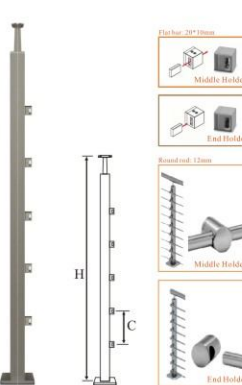

TOP TEN HOT SALES: NO 1

ROUND POST WITH GLASS CLAMP

Code No.	YK-9101A	YK-9101B
Ø (mm)	42.4X1.5	48.3X1.5
C (mm)	460/540	460/540
H (mm)	870/950	870/950

TOPTEN HOT SALES: NO 2

SQUARE POST WITH GLASS CLAMP

Code No.	YK-9119A	YK-9119B
Ø (mm)	40X40X1.5	50X50X1.5
C (mm)	460/540	460/540
H (mm)	870/950	870/950

TOP TEN HOT SALES: NO 3

ROUND POST WITH GLASS ARM

Code No.	YK-9128A	YK-9128B
Ø (mm)	42.4X1.5	48.3X1.5
C (mm)	460/540	460/540
H (mm)	870/950	870/950

TOP TEN HOT SALES: NO 4

SQUARE POST WITH GLASS ARM

Code No.	YK-9129A	YK-9129B
Ø (mm)	40X40X1.5	50X50X1.5
C (mm)	460/540	460/540
H (mm)	870/950	870/950

TOP TEN HOT SALES: NO 5

ROUND POST WITH ROD HOLDER

Code No.	YK-9110A	YK-9110B
Ø (mm)	42.4X1.5	48.3X1.5
C (mm)	150/165	150/165
H (mm)	870/950	870/950

TOPTEN HOT SALES: NO 6

SQUARE POST WITH BAR HOLDER

Code No.	YK-9120A	YK-9120B
Ø (mm)	40X40X1.5	50X50X1.5
C (mm)	150/165	150/165
H (mm)	870/950	870/950

TOP TEN HOT SALES: NO 7

FLATBAR POST WITH BAR HOLDER

Code No.	YK-9088A	YK-9088B
Ø (mm)	40X10	50X10
C (mm)	150/165	150/165
H (mm)	1070/1150	1070/1150

TOP TEN HOT SALES: NO 8

STEEL BAR POST FOR ROF AND GLASS