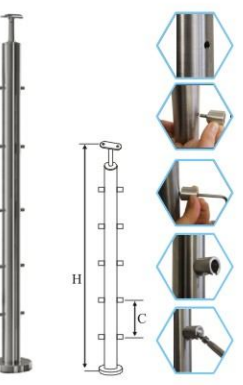

TOP TEN HOT SALES: NO 9