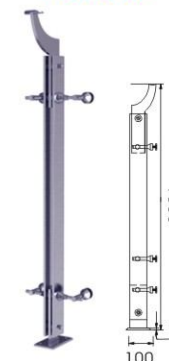

TOP TEN HOT SALES: NO 7

FLATBAR POST WITH BAR HOLDER

Code No.	YK-9088A	YK-9088B
Ø (mm)	40X10	50X10
C (mm)	150/165	150/165
H (mm)	1070/1150	1070/1150

TOP TEN HOT SALES: NO 8

STEEL BAR POST FOR ROF AND GLASS

TOP TEN HOT SALES: NO 10

SQUARE POST WITH BAR HOLDER

Code No.	YK-9125A	YK-9125B
Ø (mm)	42.4X1.5	48.3X1.5
C (mm)	150/165	150/165
H (mm)	870/950	870/950

YK-9036

YK-9036A

YK-9059

YK-9153

YK-9154