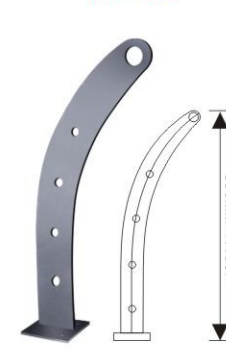

TOP TEN HOT SALES: NO 7

FLATBAR POST WITH BAR HOLDER

Code No.	YK-9088A	YK-9088B
Ø (mm)	40X10	50X10
C (mm)	150/165	150/165
H (mm)	1070/1150	1070/1150

TOP TEN HOT SALES: NO 8

STEEL BAR POST FOR ROF AND GLASS

Code No.	YK-9015	YK-9016
Ø (mm)	5.0/6.0	5.0/6.0
C (mm)	145/160	145/160
H (mm)	870/950	870/950

TOP TEN HOT SALES: NO 9

ROUND POST WITH ROD HOLDER

Code No.	YK-9124A	YK-9124B
Ø (mm)	42.4X1.5	48.3X1.5
C (mm)	150/165	150/165
H (mm)	870/950	870/950

TOP TEN HOT SALES: NO 10

SQUARE POST WITH BAR HOLDER

Code No.	YK-9125A	YK-9125B
Ø (mm)	42.4X1.5	48.3X1.5
C (mm)	150/165	150/165
H (mm)	870/950	870/950

YK-9036

YK-9036A

YK-9059

YK-9153

YK-9154