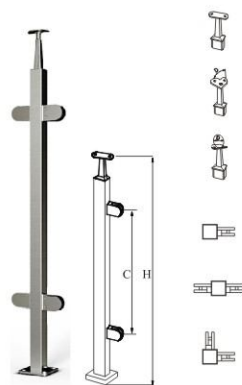

TOP TEN HOT SALES: NO 1

ROUND POST WITH GLASS CLAMP

Code No.	YK-9101A	YK-9101B
Ø (mm)	42.4X1.5	48.3X1.5
C (mm)	460/540	460/540
H (mm)	870/950	870/950

TOPTEN HOT SALES: NO 2

SQUARE POST WITH GLASS CLAMP

Code No.	YK-9119A	YK-9119B
Ø (mm)	40X40X1.5	50X50X1.5
C (mm)	460/540	460/540
H (mm)	870/950	870/950