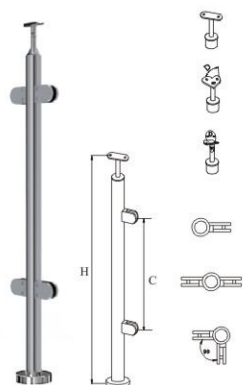

TOP TEN HOT SALES: NO 1

ROUND POST WITH GLASS CLAMP

Code No.	YK-9101A	YK-9101B
Ø (mm)	42.4X1.5	48.3X1.5
C (mm)	460/540	460/540
H (mm)	870/950	870/950

TOPTEN HOT SALES: NO 2

SQUARE POST WITH GLASS CLAMP

Code No.	YK-9119A	YK-9119B
Ø (mm)	40X40X1.5	50X50X1.5
C (mm)	460/540	460/540
H (mm)	870/950	870/950

TOP TEN HOT SALES: NO 3

ROUND POST WITH GLASS ARM

Code No.	YK-9128A	YK-9128B
Ø (mm)	42.4X1.5	48.3X1.5
C (mm)	460/540	460/540
H (mm)	870/950	870/950

TOP TEN HOT SALES: NO 4

SQUARE POST WITH GLASS ARM

Code No.	YK-9129A	YK-9129B
Ø (mm)	40X40X1.5	50X50X1.5
C (mm)	460/540	460/540
H (mm)	870/950	870/950

TOP TEN HOT SALES: NO 5

ROUND POST WITH ROD HOLDER

Code No.	YK-9110A	YK-9110B
Ø (mm)	42.4X1.5	48.3X1.5
C (mm)	150/165	150/165
H (mm)	870/950	870/950

TOPTEN HOT SALES: NO 6

SQUARE POST WITH BAR HOLDER

Code No.	YK-9120A	YK-9120B
Ø (mm)	40X40X1.5	50X50X1.5
C (mm)	150/165	150/165
H (mm)	870/950	870/950