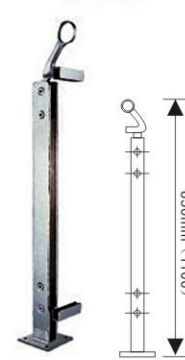

TOP TEN HOT SALES: NO 1

ROUND POST WITH GLASS CLAMP

Code No.	YK-9101A	YK-9101B
Ø (mm)	42.4X1.5	48.3X1.5
C (mm)	460/540	460/540
H (mm)	870/950	870/950

TOPTEN HOT SALES: NO 2

SQUARE POST WITH GLASS CLAMP

Code No.	YK-9119A	YK-9119B
Ø (mm)	40X40X1.5	50X50X1.5
C (mm)	460/540	460/540
H (mm)	870/950	870/950

TOP TEN HOT SALES: NO 3

ROUND POST WITH GLASS ARM

Code No.	YK-9128A	YK-9128B
Ø (mm)	42.4X1.5	48.3X1.5
C (mm)	460/540	460/540
H (mm)	870/950	870/950

TOP TEN HOT SALES: NO 4

SQUARE POST WITH GLASS ARM

Code No.	YK-9129A	YK-9129B
Ø (mm)	40X40X1.5	50X50X1.5
C (mm)	460/540	460/540
H (mm)	870/950	870/950

TOP TEN HOT SALES: NO 5

ROUND POST WITH ROD HOLDER

Code No.	YK-9110A	YK-9110B
Ø (mm)	42.4X1.5	48.3X1.5
C (mm)	150/165	150/165
H (mm)	870/950	870/950

TOPTEN HOT SALES: NO 6

SQUARE POST WITH BAR HOLDER

Code No.	YK-9120A	YK-9120B
Ø (mm)	40X40X1.5	50X50X1.5
C (mm)	150/165	150/165
H (mm)	870/950	870/950

TOP TEN HOT SALES: NO 7

FLATBAR POST WITH BAR HOLDER

Code No.	YK-9088A	YK-9088B
Ø (mm)	40X10	50X10
C (mm)	150/165	150/165
H (mm)	1070/1150	1070/1150

TOP TEN HOT SALES: NO 8

STEEL BAR POST FOR ROF AND GLASS

Code No.	YK-9015	YK-9016
Ø (mm)	5.0/6.0	5.0/6.0
C (mm)	145/160	145/160
H (mm)	870/950	870/950

TOP TEN HOT SALES: NO 9

ROUND POST WITH ROD HOLDER

Code No.	YK-9124A	YK-9124B
Ø (mm)	42.4X1.5	48.3X1.5
C (mm)	150/165	150/165
H (mm)	870/950	870/950

TOP TEN HOT SALES: NO 10

SQUARE POST WITH BAR HOLDER

Code No.	YK-9125A	YK-9125B
Ø (mm)	42.4X1.5	48.3X1.5
C (mm)	150/165	150/165
H (mm)	870/950	870/950

YK-9036

YK-9036A

YK-9059

YK-9153

YK-9154

YK-9155

YK-9164

YK-9165

YK-9166

YK-9037

YK-9038

YK-9039

YK-9061

YK-9062

YK-9060

YK-9057

YK-9058

YK-9002

YK-9156

YK-9157