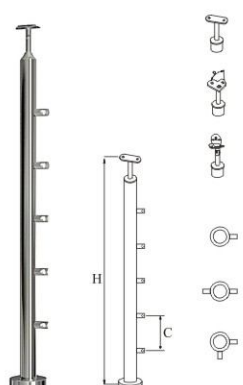

TOP TEN HOT SALES: NO 1

ROUND POST WITH GLASS CLAMP

Code No.	YK-9101A	YK-9101B
Ø (mm)	42.4X1.5	48.3X1.5
C (mm)	460/540	460/540
H (mm)	870/950	870/950

TOPTEN HOT SALES: NO 2

SQUARE POST WITH GLASS CLAMP

Code No.	YK-9119A	YK-9119B
Ø (mm)	40X40X1.5	50X50X1.5
C (mm)	460/540	460/540
H (mm)	870/950	870/950

TOP TEN HOT SALES: NO 3

ROUND POST WITH GLASS ARM

Code No.	YK-9128A	YK-9128B
Ø (mm)	42.4X1.5	48.3X1.5
C (mm)	460/540	460/540
H (mm)	870/950	870/950

TOP TEN HOT SALES: NO 4

SQUARE POST WITH GLASS ARM

Code No.	YK-9129A	YK-9129B
Ø (mm)	40X40X1.5	50X50X1.5
C (mm)	460/540	460/540
H (mm)	870/950	870/950

TOP TEN HOT SALES: NO 5

ROUND POST WITH ROD HOLDER

Code No.	YK-9110A	YK-9110B
Ø (mm)	42.4X1.5	48.3X1.5
C (mm)	150/165	150/165
H (mm)	870/950	870/950

TOPTEN HOT SALES: NO 6

SQUARE POST WITH BAR HOLDER

Code No.	YK-9120A	YK-9120B
Ø (mm)	40X40X1.5	50X50X1.5
C (mm)	150/165	150/165
H (mm)	870/950	870/950

TOP TEN HOT SALES: NO 7

FLATBAR POST WITH BAR HOLDER

Code No.	YK-9088A	YK-9088B
Ø (mm)	40X10	50X10
C (mm)	150/165	150/165
H (mm)	1070/1150	1070/1150

TOP TEN HOT SALES: NO 8

STEEL BAR POST FOR ROF AND GLASS